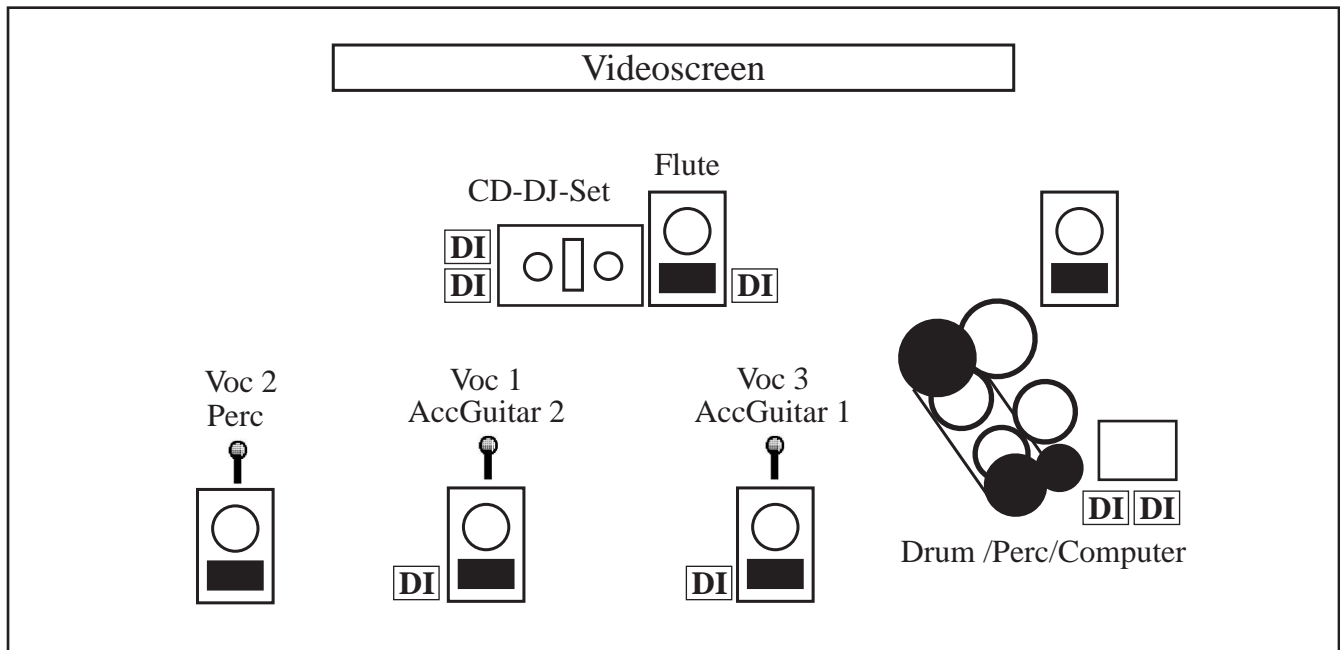

DISSIDENTEN - REMIX.ED LIVE - STAGEPLAN CLUB 2003

○ Monitorposition **DI** DI-position 🎤 Voc-Mic-position

P.A.

A high quality stereo professional sound system of clean and undistorted signal at the f.o.h. mix position is required.
We need a good and powerfull low frequencies-sub system! (Dj-set !)

FOH

A professional 24 track mixer with 4 seperate monitormixes including
4x 1/3 oct. graphic equalizers for monitor
2x 1/3 oct. graphic equalizers for the system
1x reverb/multi fx
1x delay
1x stereo group-out for recording, Dynamics: see Inputlist

MONITOR

5x bi-amped professional floor monitors with 1x 15" + 1x 2" speakers

STAGE

1x carpet for drumset (200x200)
1x table for a dj setup (100x50x80)

LIGHT

1x Windup with pipe (for videobeamer, weight 35 kg)
1x MA Lightcommander
Back 2x 6 bar, Par 64, raylight
Front 2x 6 bar, Par 64, raylight
4x MAC 250 (incl. scancom)
1x hazer or fogger plus ventilator for the fogger

VIDEOEQUIPMENT

1x Videobeamer with a minimum of 2000 ANSI Lumen preferred with a wideangle lens
 1x Video Mixer Panasonic WJM X50 (JVC KMD 600)
 2x S-VHS Player
 1x small preview Monitor (video)
 3x BNC Cable (each 50 meters length)
 1x Table (min.150x100) 1x Chair.
 4x AC on stage & 4 x AC on VJ-Table
 1x screen for video projection. minimum 6 x 4 m, installed behind the musicians from stage floor to ceiling